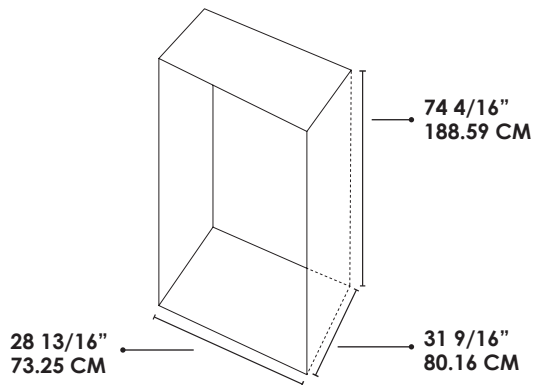

13.5 CU. FT. ALL REFRIGERATOR

F14ARESww - WHITE / F14ARESSS - STAINLESS STEEL

Product Dimensions

	Inches	CM
Actual Height	73	185.5
Height Not Including Hinge	72	182.9
Actual Width	27 ¹⁵ / ₁₆	71
Actual Depth	30 ⁵ / ₁₆	77
Depth Excluding Doors	24 ⁹ / ₁₆	62.4
Depth with Door Open 90°	53 ⁷ / ₁₆	135.7

CABINET LINER	WHITE
NUMBER OF SHELVES	5 GLASS
ADJUSTABLE SHELVES	NO
INTERIOR LIGHT	YES
ICE TRAY	1 STANDARD

EXTERIOR FEATURES

STYLE	SINGLE DOOR
BUILT-IN/FREESTANDING	FREESTANDING
DOOR SWING	REVERSIBLE
HANDLES	GRIP

13.5 CU.FT. ALL REFRIGERATOR

F14ARESWW - WHITE
F14ARESSS - STAINLESS STEEL

FORTÉ

POINT	DESCRIPTION	INCHES	CM
A	Actual Height	73	185.5
B	Height Not Including Hinge	72	182.9
C	Actual Width	27 ¹⁵ / ₁₆	71
D	Actual Depth	30 ⁵ / ₁₆	77
E	Depth Excluding Doors	24 ⁹ / ₁₆	62.4
F	Depth with Door Open 90°	53 ⁷ / ₁₆	135.7

RECOMMENDED CUT-OUT DIMENSIONS

PLANNED DIMENSIONS