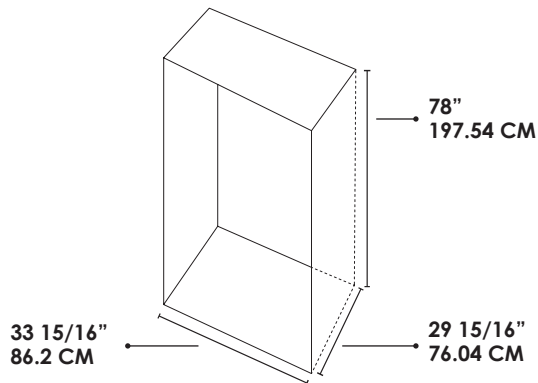

21 CU. FT. ALL REFRIGERATOR

F21ARESWW - WHITE / F21ARESSS - STAINLESS STEEL

Product Dimensions

	Inches	CM
Actual Height	76 ¹² / ₁₆	195
Height Not Including Hinge	76	193
Actual Width	32 ¹¹ / ₁₆	83
Actual Depth	28 ¹⁵ / ₁₆	73.5
Depth Excluding Door	26	66
Depth with Door Open 90°	60 ³ / ₁₆	152.8

21 CU.FT. ALL REFRIGERATOR

F21ARESSS - STAINLESS STEEL
F21ARESWW - WHITE

FORTÉ

POINT	DESCRIPTION	INCHES	CM
A	Actual Height	76 ¹² / ₁₆	195
B	Height Not Including Hinge	76	193
C	Actual Width	32 ¹¹ / ₁₆	83
D	Actual Depth	28 ¹⁵ / ₁₆	73.5
E	Depth Excluding Door	26	66
F	Depth with Door Open 90°	60 ³ / ₁₆	152.8

RECOMMENDED CUT-OUT DIMENSIONS

PLANNED DIMENSIONS