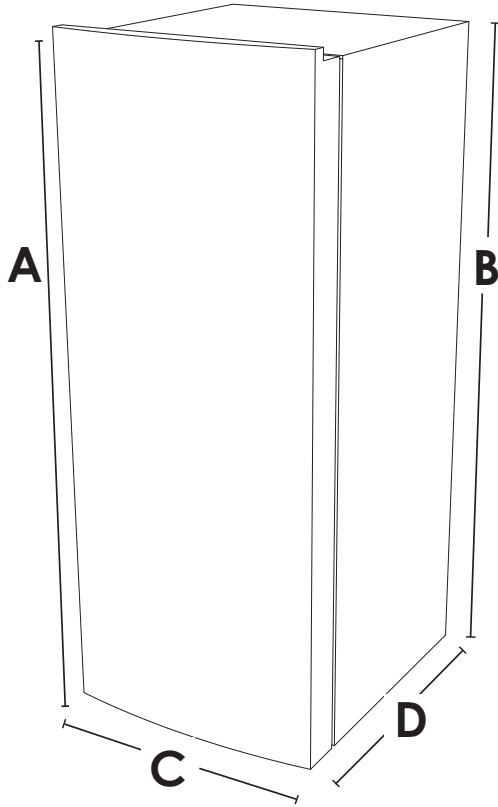

INTERIOR FEATURES

CABINET LINER	WHITE
NUMBER OF SHELVES	3 SPILL-PROOF GLASS
ADJUSTABLE SHELVES	NO
INTERIOR LIGHT	YES
ICE TRAY	NO

EXTERIOR FEATURES

STYLE	SINGLE DOOR
BUILT-IN/FREESTANDING	FREESTANDING
DOOR SWING	RIGHT HINGE
HANDLES	RECESSED

21 CU.FT. ALL REFRIGERATOR

F21ARESSS - STAINLESS STEEL
F21ARESWW - WHITE

FORTÉ

POINT	DESCRIPTION	INCHES	CM
A	Actual Height	76 ¹² / ₁₆	195
B	Height Not Including Hinge	76	193
C	Actual Width	32 ¹¹ / ₁₆	83
D	Actual Depth	28 ¹⁵ / ₁₆	73.5
E	Depth Excluding Door	26	66
F	Depth with Door Open 90°	60 ³ / ₁₆	152.8