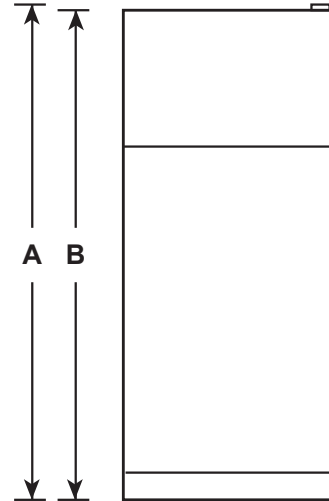

GTE21GSH/GML

GE® ENERGY STAR® 21.2 Cu. Ft. Top-Freezer Refrigerator

DIMENSIONS AND INSTALLATION INFORMATION (IN INCHES)

OVERALL DIMENSIONS	Height to top of hinge (in.) A	66-3/4
	Height to top of case (in.) B	66-1/4
	Case depth without door (in.) C	29
	Case depth less door handle (in.) D	32-1/4
	Case depth with door handle (in.) E	34
	Depth with fresh food door open 90° (in.) F	62-3/4
	Width (in.) G	32-7/8
	Width with door open 90° with door handle (in.) H	35-1/2
AIR CLEARANCES	Each side (in.)	1/8
	Top (in.)	1/8
	Back (in.)	1

FRONT VIEW