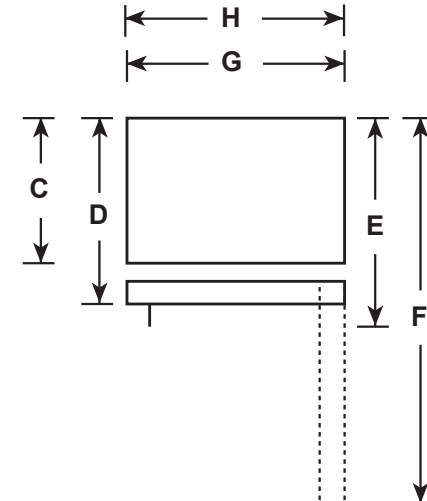

TOP VIEW

For answers to your Monogram, GE Café™ Series, GE Profile™ Series or GE Appliances product questions, visit our website at geappliances.com or call GE Answer Center® Service, 800.626.2000.

Listed by
Underwriters
Laboratories

As an ENERGY STAR® partner, GE has determined that this product meets the ENERGY STAR guidelines for energy efficiency.