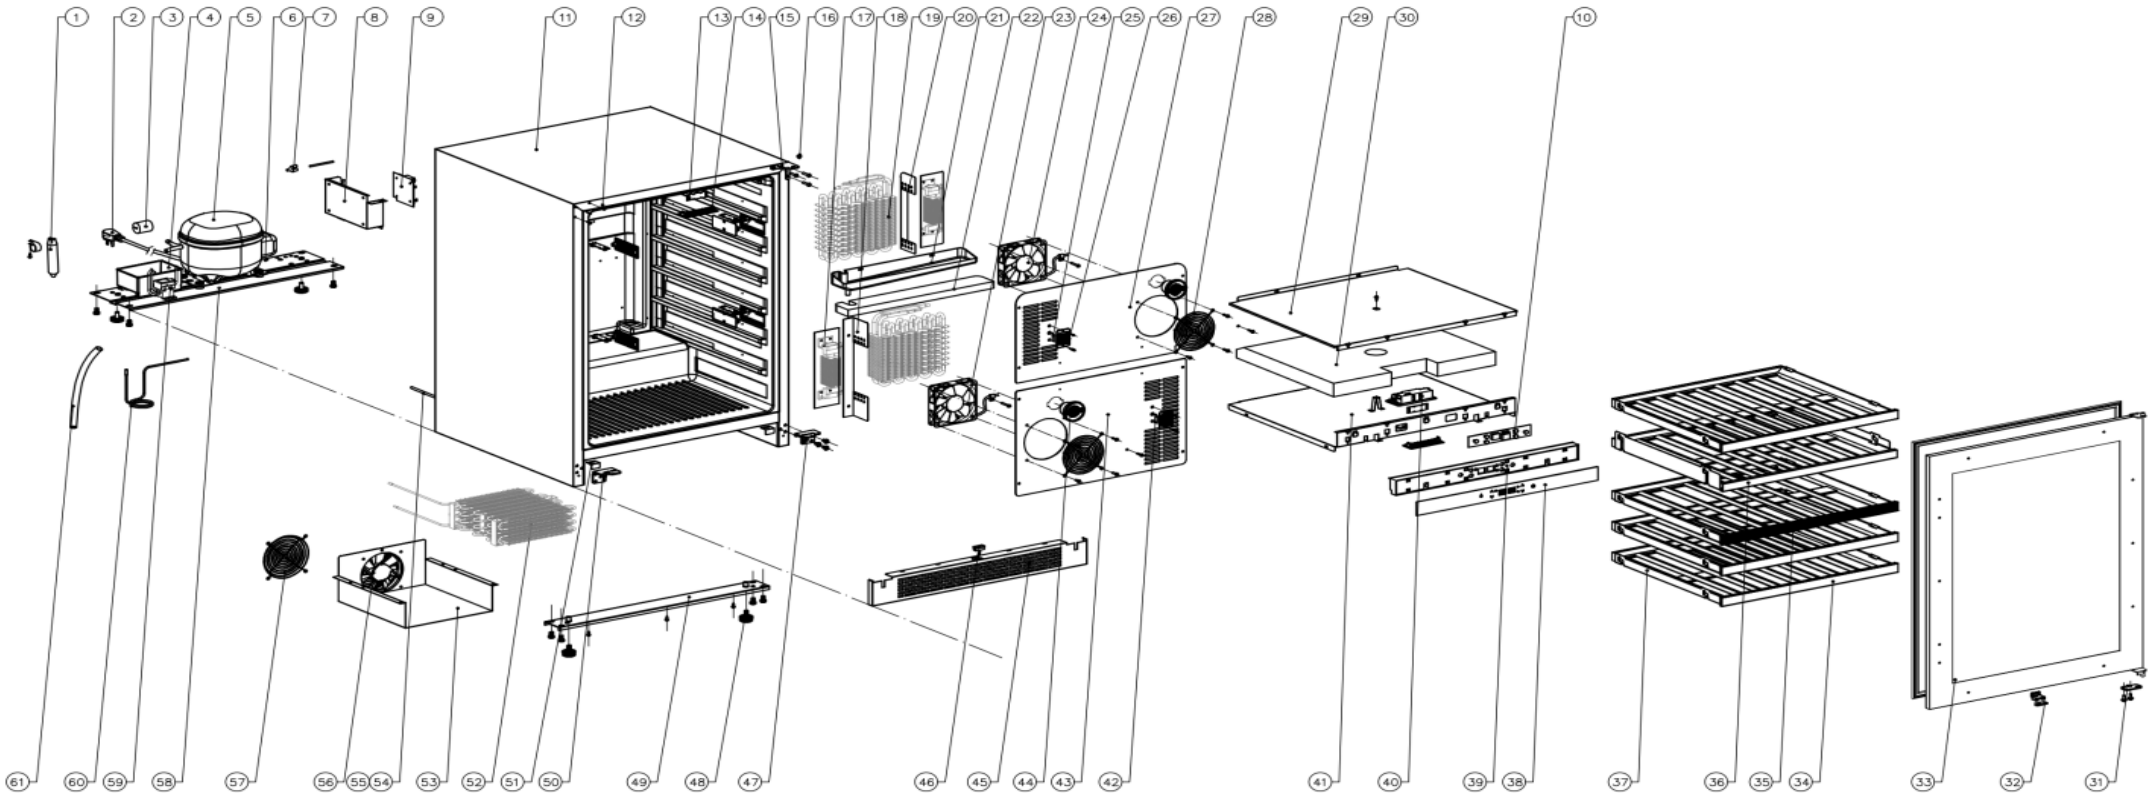

PRW24C02BPG

Presrv™ Panel Ready Dual Zone Wine Cooler

ZEPHYR

PRW24C02BPG

Ref #	Part #	Description	Qty.
1	56300004	Dryer Filter	1
2	11030118	Power Cord	1
3	56220035	Anti Vibration Gasket	2
4	56130035	Drip Tray	1
5	12160006	Compressor	1
6	11030119	Compressor Ground Wire	1
7	11030120	Wire Connector	1
8	56200108	Main PCB Box	1
9	11010118	Main Power Control Board	1
10	11010113	Display Control Board	1
12	56210074	Decorative Hole Cover	3
13	12010011	Tri Color LED Light	6
14	52150014	LED Light Cover	6
15	54180036	Upper Right Hinge	1
16	01020042	Upper Hinge Top Screw	1
17	54280008	Heater	2
18	52120003	Lower Deflector	1
19	54240004	Evaporator	2
20	52120004	Upper Deflector	1
21	56130028	Drip Tray	1
22	56180017	Air Duct Board Foam	1
23	12130032	Fan, Lower Zone	1
24	12130032	Fan, Upper Zone	1
25	11050007	Sensor, Upper Zone	1
26	54210014	Sensor Cover	1
27	54170019	Air Duct Board, Upper	1
28	54210017	Fan Cover	2
29	54170020	Air Duct Board	1
30	56180018	Air Duct Board Foam	1
31	54190064	Door Axis Plate	1

63	54190065	Upper Left Hinge Connecting Plate	1
64	54190066	Lower Left Hinge Connecting Plate	1
65	01020055	Screw, ST4*30 Self Tapping	10

JUN21.0301