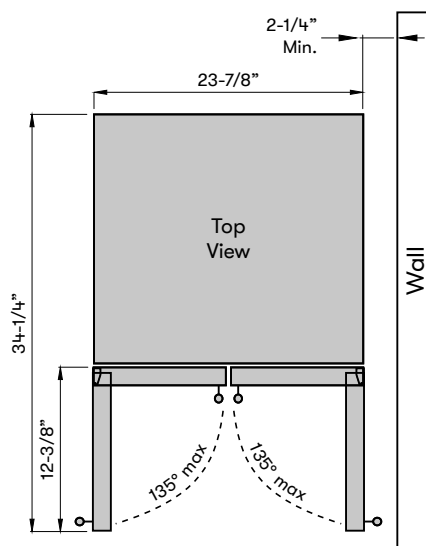

BRISAS FRENCH DOOR WINE & BEVERAGE COOLER

brisas

BY ZEPHYR

BRISASBYZEPHYR.COM

MODEL

French Door Wine & Beverage Cooler

BWB24C32AG

Size

24"

Dimensions

23-7/8"W x 33-7/8"H x 23-1/2"D

Weight

130lbs.

Installation Type

Compact / Built-in / Freestanding

Refrigerant Type

R600a

FEATURES

Capacity - Wine

21 bottles (750 ml)

Capacity - Beverage

64 12oz cans

Volume

5.2 cu/ft

Temperature Range

38° - 65° F (each zone)

Sound Level

40 dBA

Seamed Door Finish

304-grade Stainless + Glass

Cabinet Finish

Black

Interior Finish

Black

Zero-Clearance Door Hinge

Yes

Door Glass

Dual-pane

Shelving

6 black wire racks w/ black trim
3 transparent-gray glass shelves

Controls

Electronic Capacitive Touch

Lighting

Blue LED

Door Open Alarm

Yes, after 3 minutes

Dual Evaporators

Yes

Sabbath Mode

Yes

Air Filtration

Yes, w/ carbon filter

PreciseTemp™

Yes

Active Cooling Technology

Yes

Vibration Dampening System

Yes

AC POWER

115V, 60Hz at Max. 1.2A

WARRANTY

2 years parts, 5 years compressor
1 year labor

Specifications subject to change, check zephyronline.com for up to date information.
Zephyr Ventilation | 2277 Harbor Bay Parkway, Alameda, CA 94502 | 888.880.VENT
support@brisasbyzephyr.com

MAY21.0101